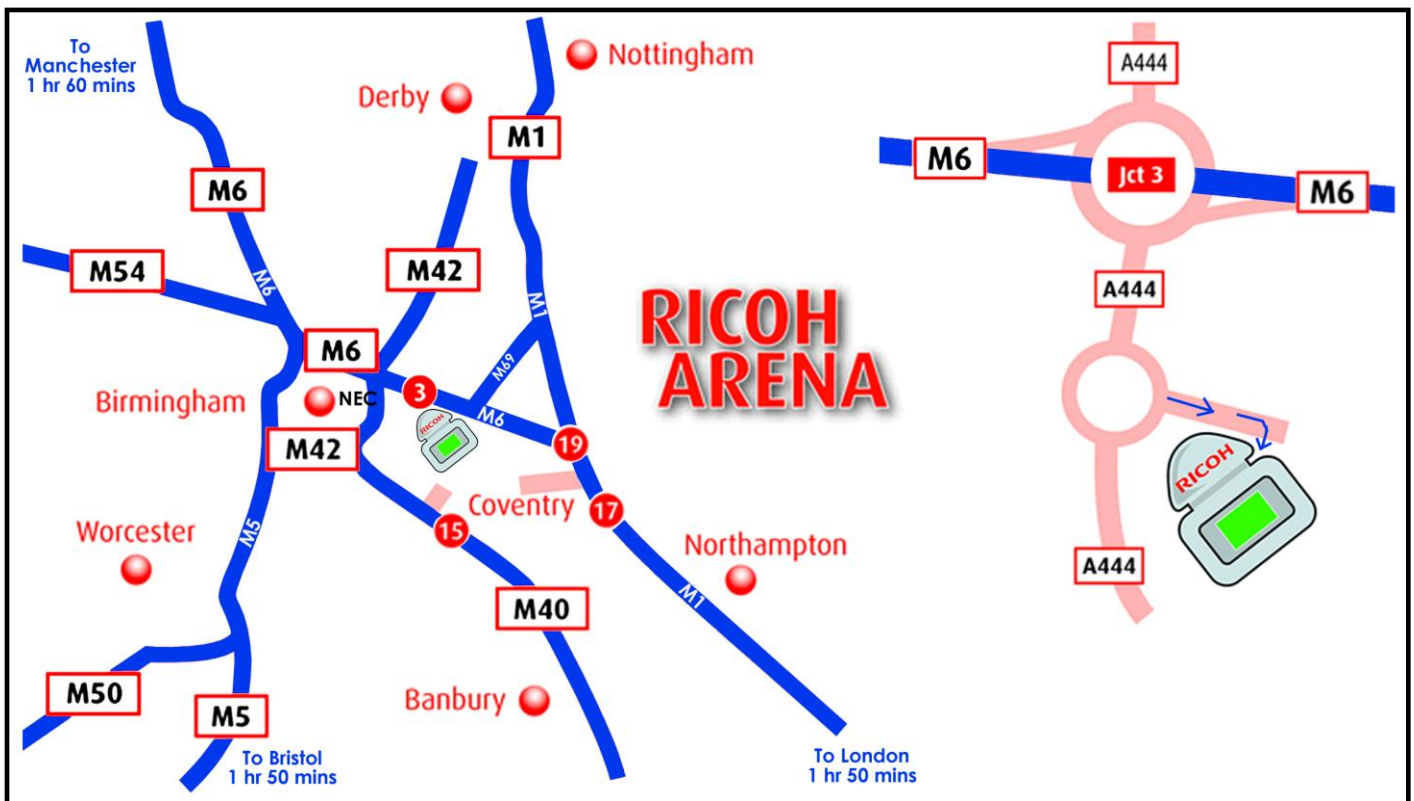

## Directions To The Ricoh Arena

Ricoh Arena, Phoenix Way, Foleshill, Coventry, CV6 6GE

At roundabout take 2nd exit onto Judds Lane.

Arrive at Ricoh Arena.

## **From The Train Station**

The railway station for the Ricoh Arena is the main Coventry railway station, which is in the City Centre and approximately 6 miles away. There are always black cabs immediately outside the station and it is a 10 to 15 minute taxi ride.