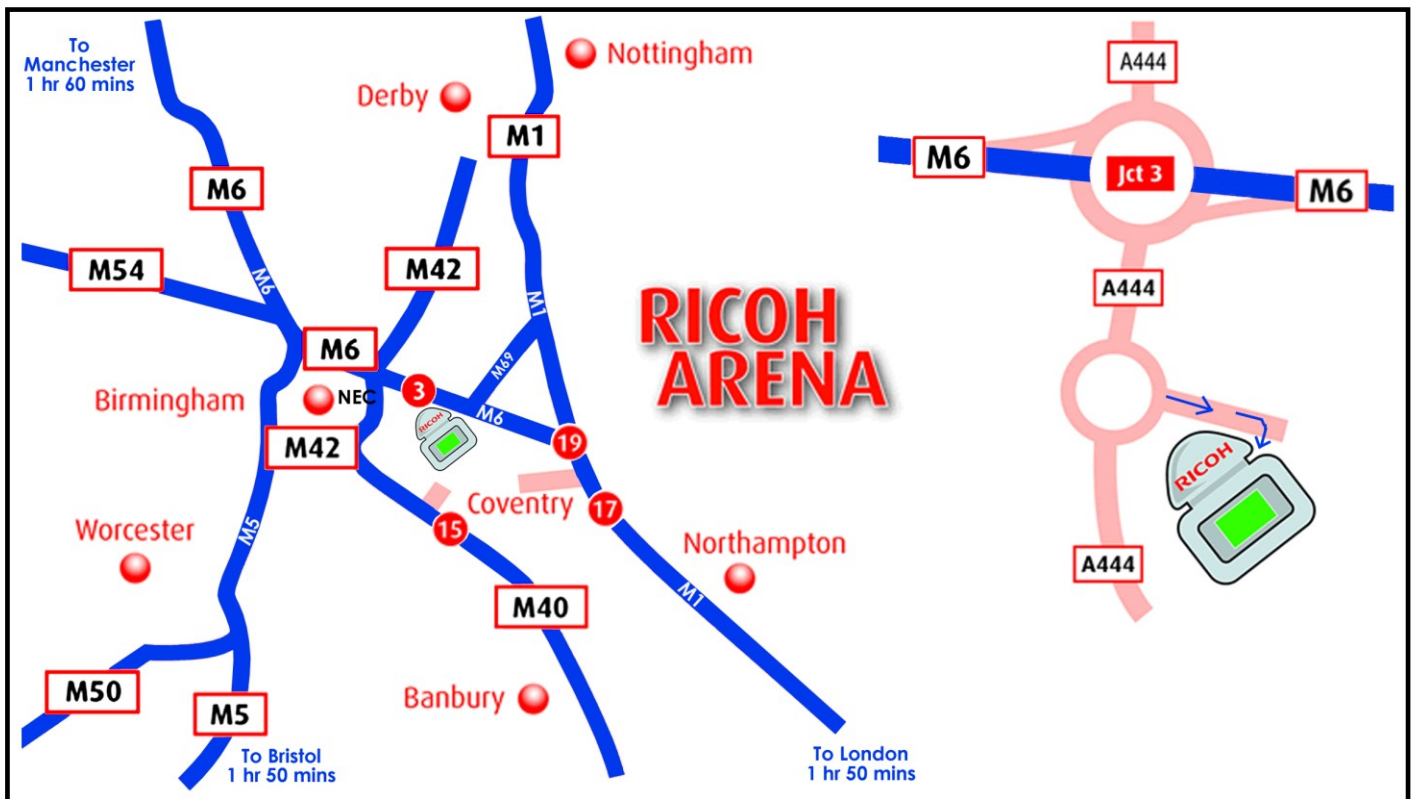

## Directions To The Ricoh Arena

Ricoh Arena, Phoenix Way, Foleshill, Coventry, CV6 6GE

At roundabout take 2nd exit onto Judds Lane.

Arrive at Ricoh Arena.

## **From The Train Station**

The railway station for the Ricoh Arena is the main Coventry railway station, which is in the City Centre and approximately 6 miles away. There are always black cabs immediately outside the station and it is a 10 to 15 minute taxi ride.